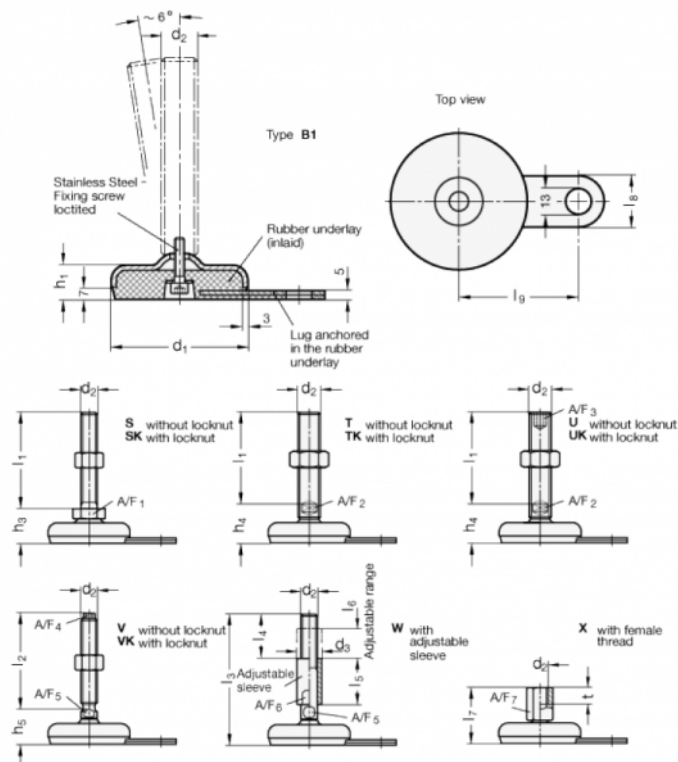

Article number: 2033100M24125B1TK
 Description: E+G levelling foot
 GN 33-100-M24-125-B1-TK, Stainless steel
 Note: TK With nut, Wrench flat at the bottom

Measures

- A/F2 = 19
- d1 = 100
- d2 = M24
- h1 = 21
- h4 = 39
- l1 = 125
- l8 = 30
- l9 = 80